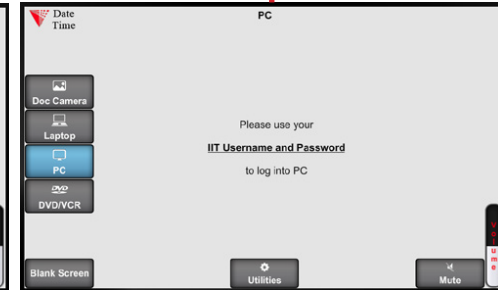

Click here for 360° Image of Classroom

Power On/Off

Volume Up/Down

Input Options

Document Camera

Touch the Doc Camera button to display images from the document camera onto the projector screen.

Normally the document camera is turned on automatically at system startup but should no image appear, please ensure the document camera is turned on.

Laptop/Personal Devices

Touch the Laptop button to display your personal device onto the projector screen. VGA, Hdmi and wireless (Air Media) connectivity are available.

 +  to activate projector mode on windows computers when using VGA or Hdmi. Install the air media app for wireless presentation on Windows, Mac, Android and iOS devices.