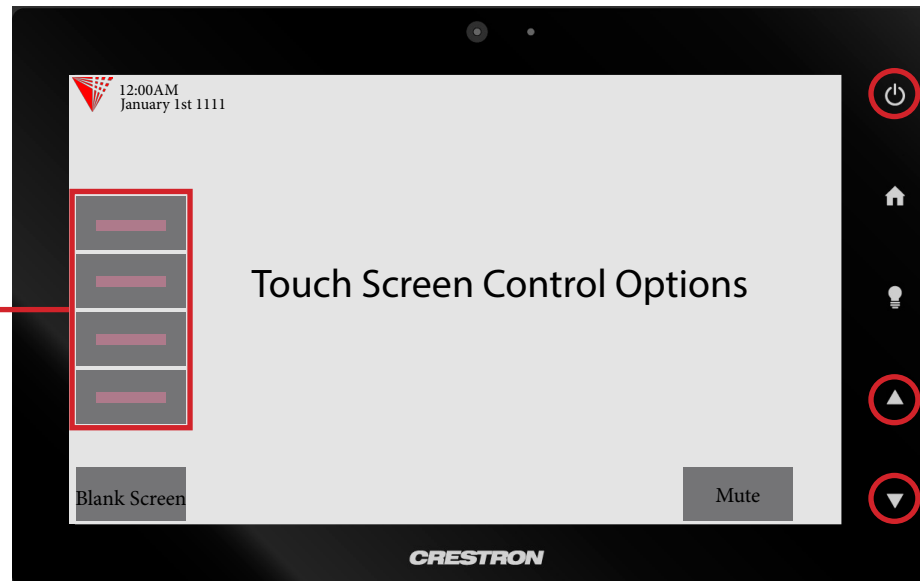

Click here for 360° Image of Classroom

Power On/Off

Volume Up/Down

Input Options

Document Camera

Touch the Doc Camera button to display images from the document camera onto the projector screen.

Normally the document camera is turned on automatically at system startup but should no image appear, please ensure the document camera is turned on.

Laptop/Personal Devices

Touch the Laptop button to display your personal device onto the projector screen. VGA, Hdmi and wireless (Air Media) connectivity are available.

 +  to activate projector mode on windows computers when using VGA or Hdmi. Install the air media app for wireless presentation on Windows, Mac, Android and iOS devices.