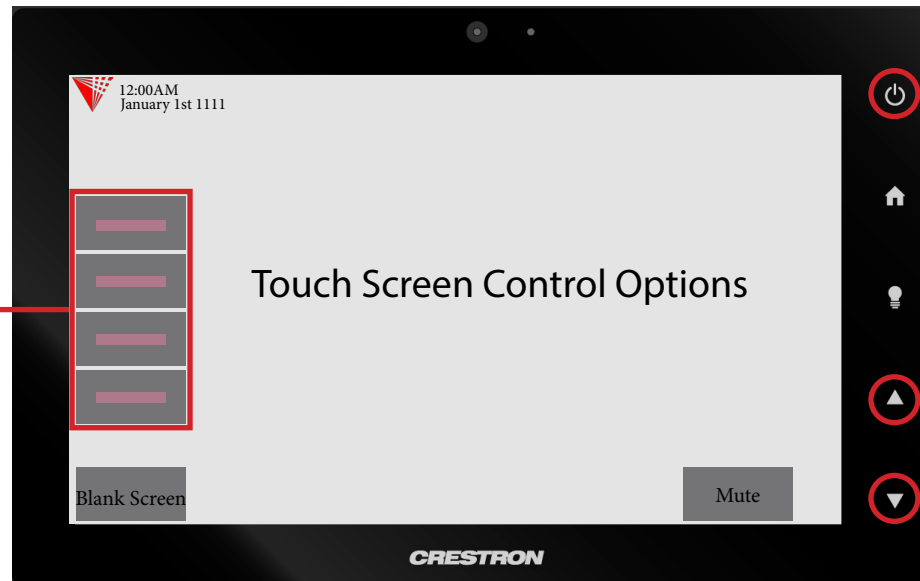

Transforming Lives. Inventing the Future.

Click here for 360° Image of Classroom

Power On/Off

Volume Up/Down

### Input Options

#### Document Camera

Touch the Doc Camera button to display images from the document camera onto the projector screen.

Normally the document camera is turned on automatically at system startup but should no image appear, please ensure the document camera is turned on.