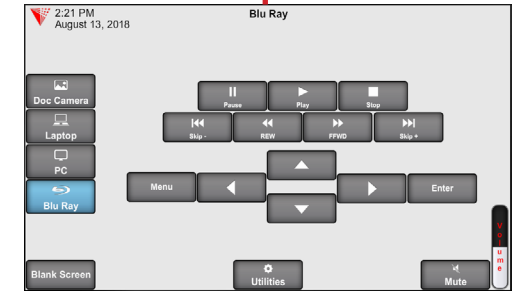

### Input Options

#### Document Camera

Touch the Doc Camera button to display images from the document camera onto the projector screen.

Normally the document camera is turned on automatically at system startup but should no image appear, please ensure the document camera is turned on.

#### Laptop/Personal Devices

Touch the Laptop button to display your personal device onto the projector screen. VGA, Hdmi and wireless (Air Media) connectivity are available.

 +  to activate projector mode on windows computers when using VGA or Hdmi. Install the air media app for wireless presentation on Windows, Mac, Android and iOS devices.