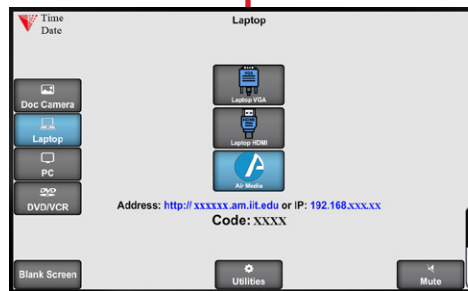

Laptop/Personal Devices

Touch the Laptop button to display your personal device onto the projector screen. VGA, Hdmi and wireless (Air Media) connectivity are available.

+ to activate projector mode on windows computers when using VGA or Hdmi. Install the air media app for wireless presentation on Windows, Mac, Android and iOS devices.