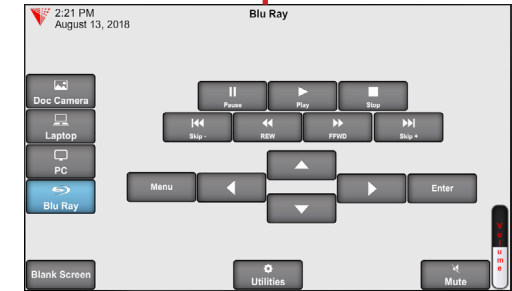

Click here for 360° Image of Classroom

Power On/Off

Volume Up/Down

Input Options

Document Camera

Touch the Doc Camera button to display images from the document camera onto the projector screen.

Normally the document camera is turned on automatically at system startup but should no image appear, please ensure the document camera is turned on.

Laptop/Personal Devices

Touch the Laptop button to display your personal device onto the projector screen. VGA, Hdmi and wireless (Air Media) connectivity are available.

 +  to activate projector mode on windows computers when using VGA or Hdmi. Install the air media app for wireless presentation on Windows, Mac, Android and iOS devices.

Bluray

Touch the Blu ray button to display the Blu Ray/DVD player onto the projector screen.

Normally the player is turned on automatically at system startup but should no image appear, please ensure the Blu ray player is turned on.