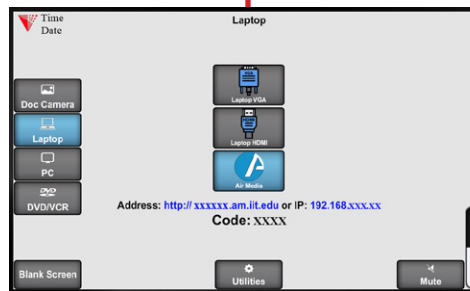

Click here for 360° Image of Classroom

Power On/Off

Volume Up/Down

Input Options

Document Camera

Touch the Doc Camera button to display images from the document camera onto the projector screen.

Normally the document camera is turned on automatically at system startup but should no image appear, please ensure the document camera is turned on.

Laptop/Personal Devices

Touch the Laptop button to display your personal device onto the projector screen. VGA, Hdmi and wireless (Air Media) connectivity are available.

 +  to activate projector mode on windows computers when using VGA or Hdmi. Install the air media app for wireless presentation on Windows, Mac, Android and iOS devices.