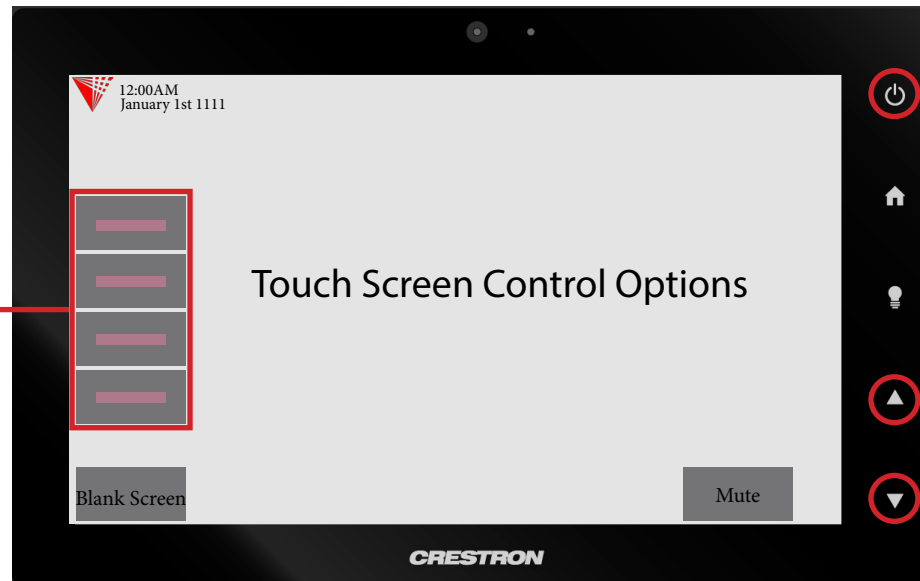

Transforming Lives. Inventing the Future.

Click here for 360° Image of Classroom

Power On/Off

Volume Up/Down

Input Options

Document Camera

Touch the Doc Camera button to display images from the document camera onto the projector screen.

Normally the document camera is turned on automatically at system startup but should no image appear, please ensure the document camera is turned on.

Laptop/Personal Devices

Touch the Laptop button to display your personal device onto the projector screen. VGA, Hdmi and wireless (Air Media) connectivity are available.