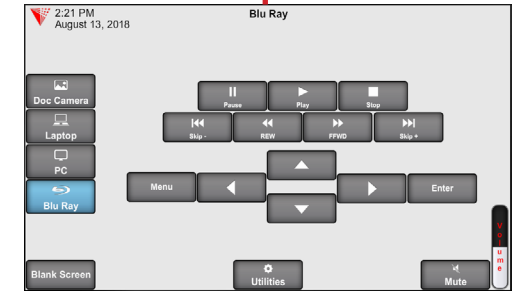

Transforming Lives. Inventing the Future.

Click here for 360° Image of Classroom

Power On/Off

Volume Up/Down

Input Options

Document Camera

Touch the Doc Camera button to display images from the document camera onto the projector screen.

Normally the document camera is turned on automatically at system startup but should no image appear, please ensure the document camera is turned on.

Laptop/Personal Devices

Touch the Laptop button to display your personal device onto the projector screen. VGA, Hdmi and wireless (Air Media) connectivity are available.

 +  to activate projector mode on windows computers when using VGA or Hdmi. Install the air media app for wireless presentation on Windows, Mac, Android and iOS devices.

Bluray

Touch the Bluray button to display the Blu Ray/DVD player onto the projector screen.