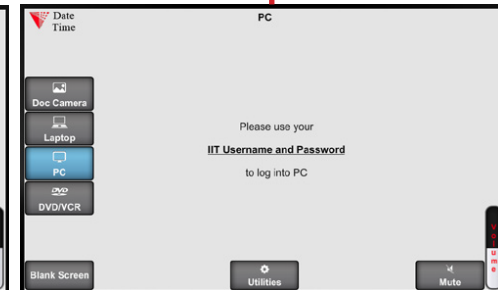

## Input Options

### Document Camera

Touch the Doc Camera button to display images from the document camera onto the projector screen.

Normally the document camera is turned on automatically at system startup but should no image appear, please ensure the document camera is turned on.

### Laptop/Personal Devices

Touch the Laptop button to display your personal device onto the projector screen. VGA, Hdmi and wireless (Air Media) connectivity are available.

Use + to activate projector mode on windows computers when using VGA or Hdmi. Install the air media app for wireless presentation on Windows, Mac, Android and iOS devices.