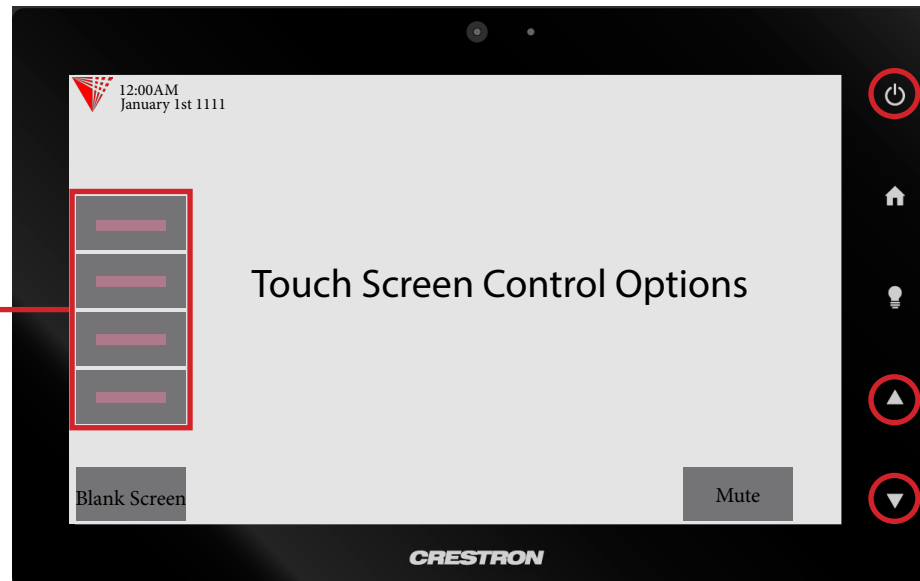

Click here for 360° Image of Classroom

Input Options

Document Camera

Touch the Doc Camera button to display images from the document camera onto the projector screen.

Normally the document camera is turned on automatically at system startup but should no image appear, please ensure the document camera is turned on.

Laptop/Personal Devices

Touch the Laptop button to display your personal device onto the projector screen. VGA, Hdmi and wireless (Air Media) connectivity are available.

 +  to activate projector mode on windows computers when using VGA or Hdmi. Install the air media app for wireless presentation on Windows, Mac, Android and iOS devices.