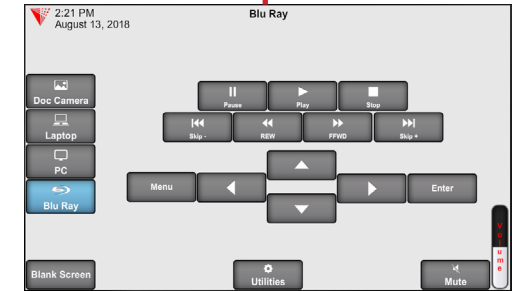

Click here for 360° Image of Classroom

Input Options

Document Camera

Touch the Doc Camera button to display images from the document camera onto the projector screen.

Normally the document camera is turned on automatically at system startup but should no image appear, please ensure the document camera is turned on.

Laptop/Personal Devices

Touch the Laptop button to display your personal device onto the projector screen. VGA, Hdmi and wireless (Air Media) connectivity are available.

 +  to activate projector mode on windows computers when using VGA or Hdmi. Install the air media app for wireless presentation on Windows, Mac, Android and iOS devices.

Bluray

Touch the Bluray button to display the Blu Ray/DVD player onto the projector screen.

Normally the player is turned on automatically at system startup but should no image appear, please ensure the Bluray player is turned on.