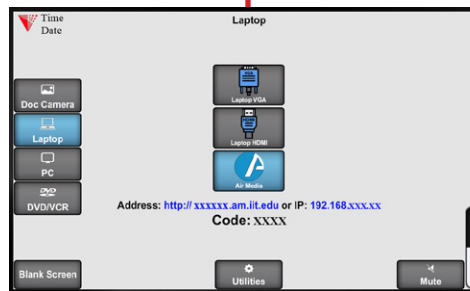

Laptop/Personal Devices

Touch the Laptop button to display your personal device onto the projector screen. VGA, Hdmi and wireless (Air Media) connectivity are available.

+ to activate projector mode on windows computers when using VGA or Hdmi. Install the air media app for wireless presentation on Windows, Mac, Android and iOS devices.