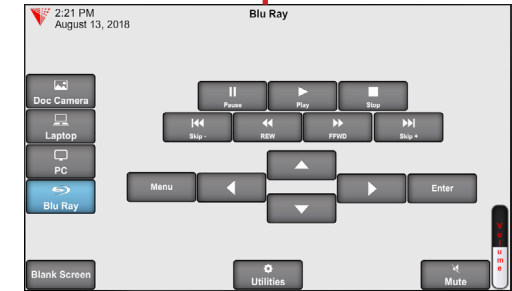

## Input Options

### Document Camera

Touch the Doc Camera button to display images from the document camera onto the projector screen.

Normally the document camera is turned on automatically at system startup but should no image appear, please ensure the document camera is turned on.

### Laptop/Personal Devices

Touch the Laptop button to display your personal device onto the projector screen. VGA, Hdmi and wireless (Air Media) connectivity are available.

 +  to activate projector mode on windows computers when using VGA or Hdmi. Install the air media app for wireless presentation on Windows, Mac, Android and iOS devices.