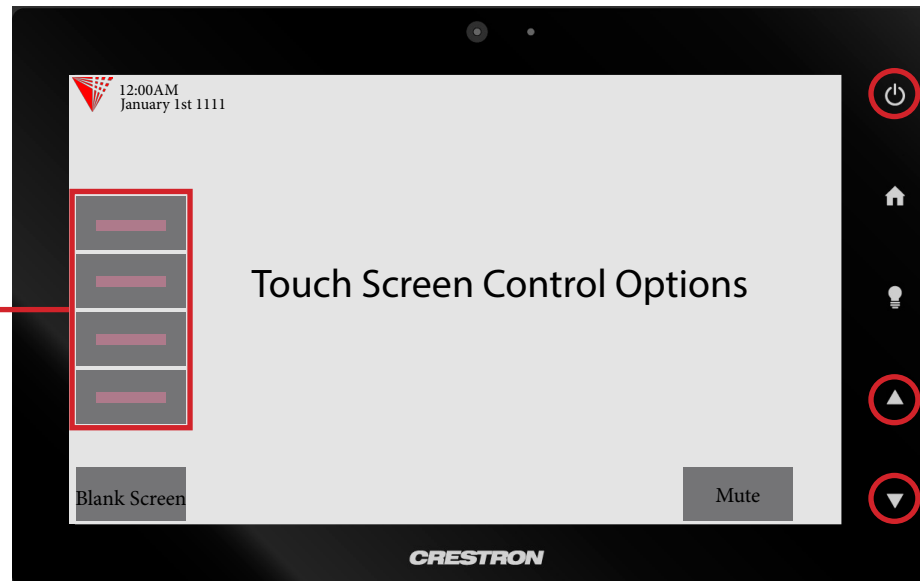

Click here for 360° Image of Classroom

Power On/Off

Volume Up/Down

## Input Options

### Document Camera

Touch the Doc Camera button to display images from the document camera onto the projector screen.

Normally the document camera is turned on automatically at system startup but should no image appear, please ensure the document camera is turned on.