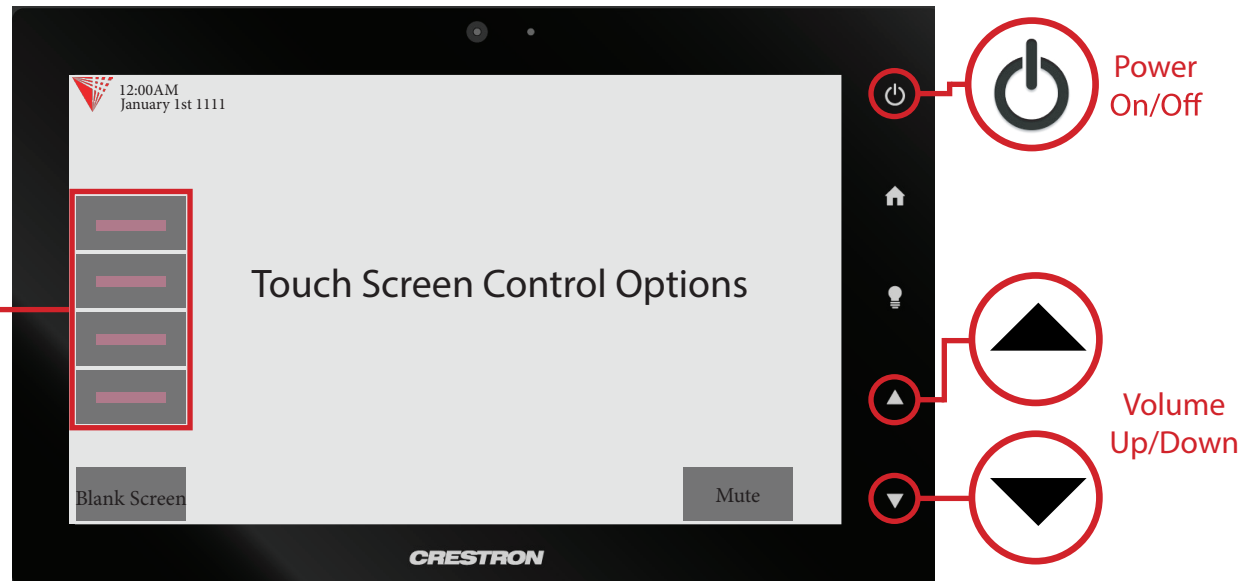

Click here for 360°
Image of Classroom

Input Options

Laptop/Personal Devices

Touch the Laptop button to display your personal device onto the projector screen. VGA, Hdmi and wireless (Air Media) connectivity are available.

 +  to activate projector mode on windows computers when using VGA or Hdmi. Install the air media app for wireless presentation on Windows, Mac, Android and iOS devices.