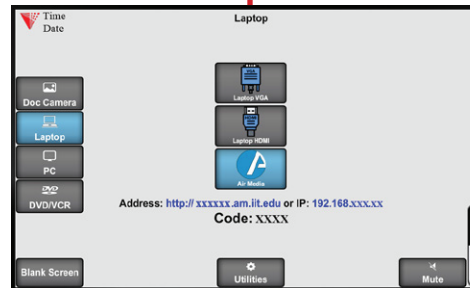

Click here for 360°
Image of Classroom

Input Options

Laptop/Personal Devices

Touch the Laptop button to display your personal device onto the projector screen. VGA, Hdmi and wireless (Air Media) connectivity are available.

 +  to activate projector mode on windows computers when using VGA or Hdmi. Install the air media app for wireless presentation on Windows, Mac, Android and iOS devices.